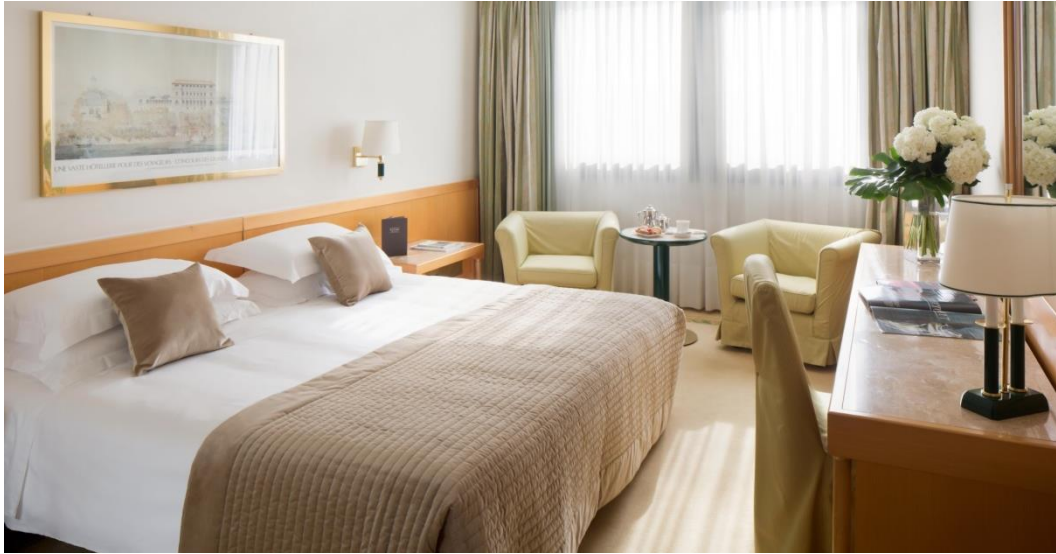

STARHOTELS®
PREMIUM

President
GENOVA

President

GENOVA

Contemporary chic, historic charm

Drawing on the past, looking to the future. The President is at once progressive yet refined, elegant yet effortless. Floor to ceiling windows with glorious views across the old port of Genova. Warm, inviting interiors and earthy, natural tones. Spacious living areas and an exquisite restaurant serving fresh, local dishes. Located in the Corte Lambruschini, opposite the Brignole Railway Station, the President is an ideal retreat from the bustle of Genova's thriving city center.

President

GENOVA

191 Rooms

124 Classic
58 Superior
4 Junior Suite
5 Suite

Spacious and comfortable, with warm colors and sumptuous fabrics, our 191 rooms and suites also offer glorious views over Genova.

President