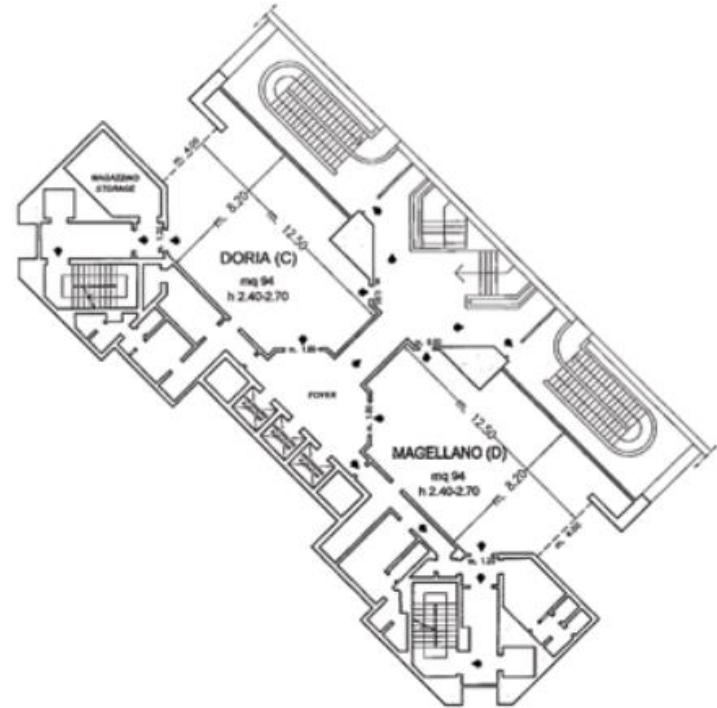

GENOVA

Meetings & Events

Meeting rooms: 7

Capacity (theatre style): 450 max

The President is a sparkling setting for conferences and business meetings in Genoa.

The hotel offers seven flexible meeting rooms for up to 450 delegates and an experienced team to help you deliver an outstanding event.

President

GENOVA

Piano Primo / First Floor

Piano Secondo / Second Floor

7 meeting room fino a 450 persone / 7 meeting rooms up to 450 seats

◆ Uscite di sicurezza / Emergency Exits

--- Finestre / Windows

▬ Pareti mobili / Modular Walls

□ Colonne / Columns

President

GENOVA

Sale riunioni Meeting rooms	Area mq Area sq.ft.	Lung. x larg. mt. L x W ft.	altezza mt. height ft.	teatro theatre	banchi scuola class room	Tavolo unico ferro di cavallo conference table/ U-shape	cabaret style^	cocktail reception	banchetto banquet
Colombo (A)*	168 1807,68	18,15x10,70 59,55x35,10	2,70-3,50 8,86-11,48	200	100	60	-	200	100
Verrazzano (B)**	144 1549,44	9,30x15,50 30,51x50,85	2,70-3,50 8,86-11,48	-	-	-	-	-	-
Doria (C)*	94 1011,44	12,50x8,20 41,01x26,90	2,40-2,70 7,87-8,86	80	40	40	50	80	60
Magellano (D)*	94 1011,44	12,50x8,20 41,01x26,90	2,40-2,70 7,87-8,86	80	40	40	50	80	60
Caboto (E)*	63 677,88	10,20x5,90 33,46x19,36	2,7 8,86	60	25	25	40	50	40
Vespucci (F)	51 548,76	9,60x5,15 31,50x16,90	2,7 8,86	50	20	20	-	40	30
Nelson (G)	53 570,28	9,35x5,65 30,68x18,54	2,7 8,86	50	20	20	-	40	30
(A+B)*	268 2883,68	**	2,70-3,50 8,86-11,48	270	140	65	70	300	200
(B+F)*	150 1614	**	2,70-3,50 8,86-11,48	130	80	30	60	150	90
(E+G)*	116 1248,16	**	2,7 8,86	100	50	-	60	90	80
(F+G)*	104 1119,04	9,35x10,80 30,68x35,43	2,7 8,86	-	40	40	40	80	70
(E+F+G)*	167 1796,92	**	2,7 8,86	180	60	60	80	130	90
(B+E+F+G)*	267 2872,92	**	2,70-3,50 8,86-11,48	300	150	80	100	250	200
(A+B+E+F+G)*	435 4680,6	**	2,70-3,50 8,86-11,48	450	-	-	-	600	-
N.4 Studio Junior Suite*	32 344,32	8,00x4,00 26,25x13,12	2,7 8,86	-	-	10	-	-	-
La Corte Restaurant*	250 2690	25,00x10,00 82,02x32,81	2,70-3,50 8,86-11,48	-	-	-	-	300	150