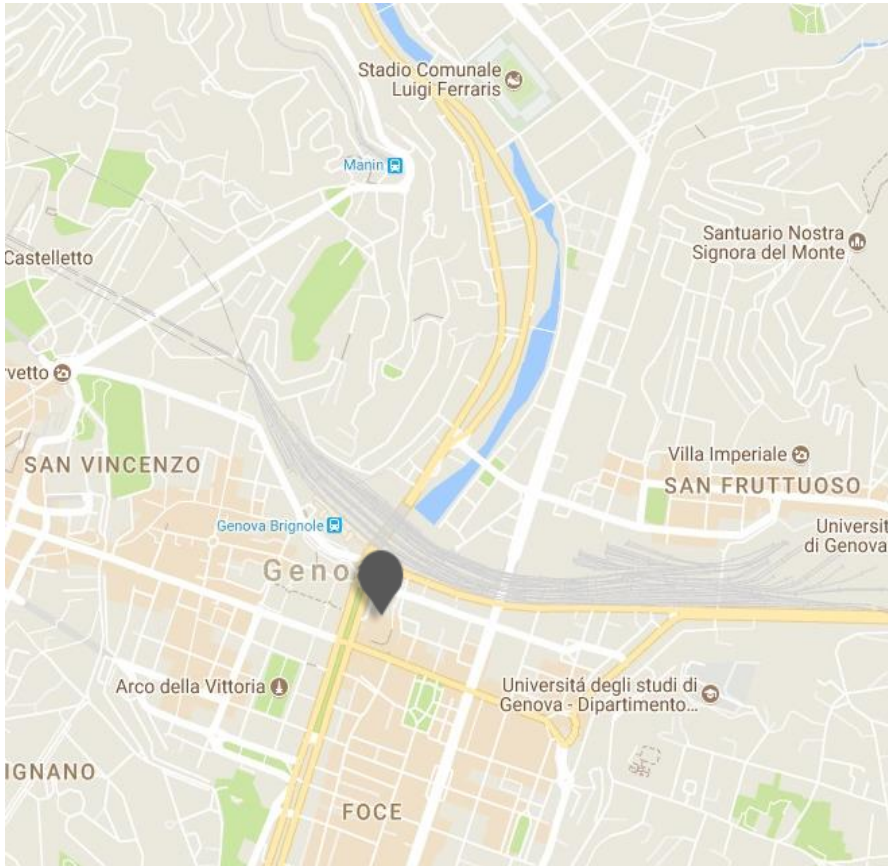

STARHOTELS®
PREMIUM

President
GENOVA

President

GENOVA

Contemporary chic, historic charm

Drawing on the past, looking to the future. The President is at once progressive yet refined, elegant yet effortless. Floor to ceiling windows with glorious views across the old port of Genova. Warm, inviting interiors and earthy, natural tones. Spacious living areas and an exquisite restaurant serving fresh, local dishes. Located in the Corte Lambruschini, opposite the Brignole Railway Station, the President is an ideal retreat from the bustle of Genova's thriving city center.

President

GENOVA

Location

In the heart of Genoa, in the “Corte Lambruschini” business district, opposite to the Birgnole Railway Station

Distances

Railway station: Km 0,2

Highway: Km 4

Fairgrounds: Km 1

Airport: Cristoforo Colombo Km 11

Corte Lambruschini, 4 - 16129 Genova - ITALY
T +39 010 57271 F +39 010 5531820
president.ge@starhotels.it
starhotels.com

President

GENOVA

Restaurant & Bar

With its elegant decor, La Corte Restaurant by Eataly serves traditional Ligurian cuisine based on careful sourcing of the finest regional ingredients and market-fresh produce.