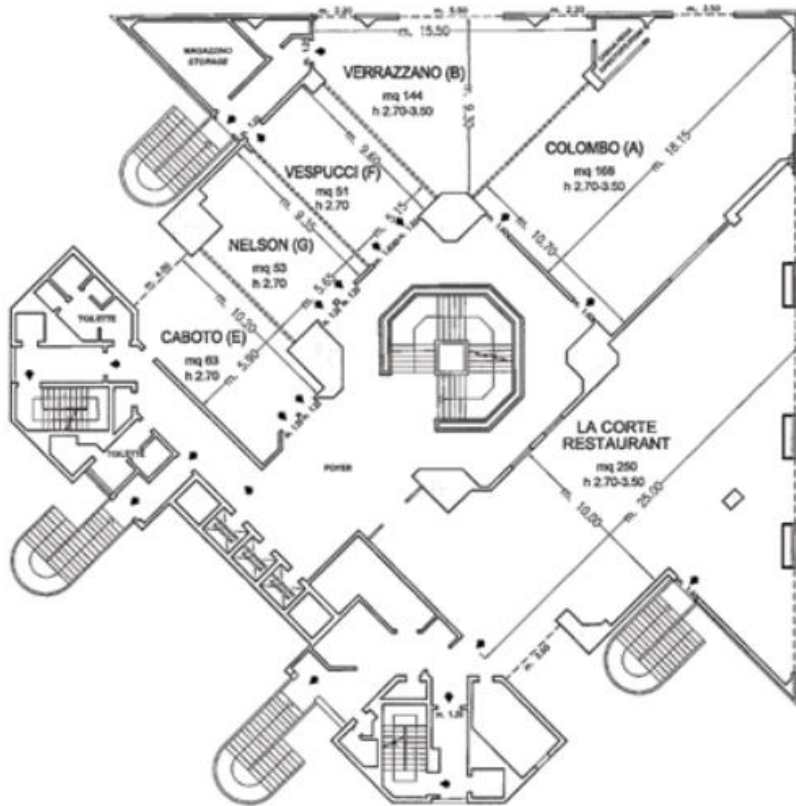

GENOVA

Meetings & Events

Meeting rooms: 7

Capacity (theatre style): 450 max

The President is a sparkling setting for conferences and business meetings in Genoa.

The hotel offers seven flexible meeting rooms for up to 450 delegates and an experienced team to help you deliver an outstanding event.

President

GENOVA

Piano Primo / First Floor

Piano Secondo / Second Floor

7 meeting room fino a 450 persone / 7 meeting rooms up to 450 seats

◆ Uscite di sicurezza / Emergency Exits

--- Finestre / Windows

▬ Pareti mobili / Modular Walls

□ Colonne / Columns

President

GENOVA

Sale riunioni Meeting rooms	Area mq Area sq.ft.	Lung. x larg. mt. L x W ft.	altezza mt. height ft.	teatro theatre	banchi scuola class room	Tavolo unico ferro di cavallo conference table/ U-shape	cabaret style^	cocktail reception	banchetto banquet
Colombo (A)*	168 1807,68	18,15x10,70 59,55x35,10	2,70-3,50 8,86-11,48	200	100	60	-	200	100
Verrazzano (B)**	144 1549,44	9,30x15,50 30,51x50,85	2,70-3,50 8,86-11,48	-	-	-	-	-	-
Doria (C)*	94 1011,44	12,50x8,20 41,01x26,90	2,40-2,70 7,87-8,86	80	40	40	50	80	60
Magellano (D)*	94 1011,44	12,50x8,20 41,01x26,90	2,40-2,70 7,87-8,86	80	40	40	50	80	60
Caboto (E)*	63 677,88	10,20x5,90 33,46x19,36	2,7 8,86	60	25	25	40	50	40
Vespucci (F)	51 548,76	9,60x5,15 31,50x16,90	2,7 8,86	50	20	20	-	40	30
Nelson (G)	53 570,28	9,35x5,65 30,68x18,54	2,7 8,86	50	20	20	-	40	30
(A+B)*	268 2883,68	**	2,70-3,50 8,86-11,48	270	140	65	70	300	200
(B+F)*	150 1614	**	2,70-3,50 8,86-11,48	130	80	30	60	150	90
(E+G)*	116 1248,16	**	2,7 8,86	100	50	-	60	90	80
(F+G)*	104 1119,04	9,35x10,80 30,68x35,43	2,7 8,86	-	40	40	40	80	70
(E+F+G)*	167 1796,92	**	2,7 8,86	180	60	60	80	130	90
(B+E+F+G)*	267 2872,92	**	2,70-3,50 8,86-11,48	300	150	80	100	250	200
(A+B+E+F+G)*	435 4680,6	**	2,70-3,50 8,86-11,48	450	-	-	-	600	-
N.4 Studio Junior Suite*	32 344,32	8,00x4,00 26,25x13,12	2,7 8,86	-	-	10	-	-	-
La Corte Restaurant*	250 2690	25,00x10,00 82,02x32,81	2,70-3,50 8,86-11,48	-	-	-	-	300	150